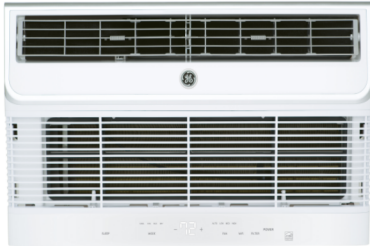

GE® 230/208 Volt Built-In Cool-Only Room Air Conditioner

Model#: AJCM12DWH

- Built-in WiFi powered by SmartHQ™ -
- True Built In Design - The ultimate fit & finish for more usable space and the best in built-in installation. Sleeve and chassis are perfectly integrated, creating a seamless fit without leaks or gaps
- Premium Finish - Bright, clean color & a decorative metallic silver accent encasing the air discharge louver, provide an overall sleek appearance
- Electronic Cap Touch Controls - Controls offer a high-end and smooth to-the-touch panel
- Large LCD Auto-Dimming Display - Intuitive & large white LCD display can be easily seen from anywhere in the room. Convenient Auto-Dimming feature provides ambient lighting during the night
- Slim Room Front - A slim room front provides more usable space in the room. It's the sleekest design in the industry
- ECO Mode - Innovative mode where the fan cycles off during cooling intervals, creating energy savings while keeping the room comfortable
- Dry Mode - Designed for humid environments, it helps provide a dryer & more comfortable atmosphere with room-air dehumidification
- Auto Mode - Automatically select heating or cooling mode and fan speed to maintain the current temperature setpoint. It monitors the room temperature for optimal comfort
- 6-Way Directional Airflow - Direct where the air flows with up to